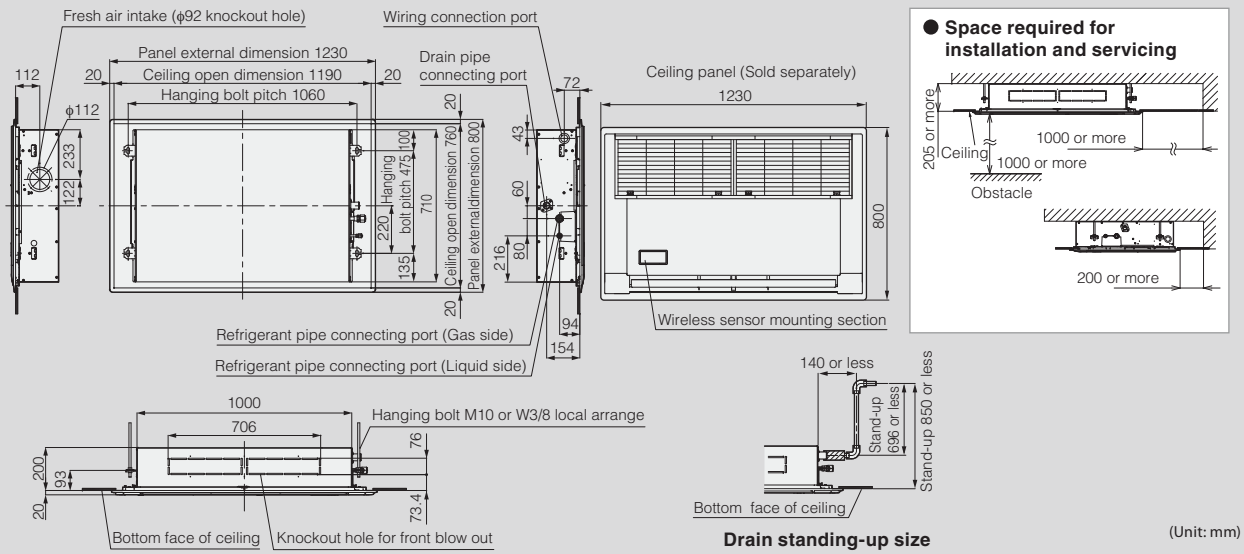

MMU-AP0154SH to AP0244SH