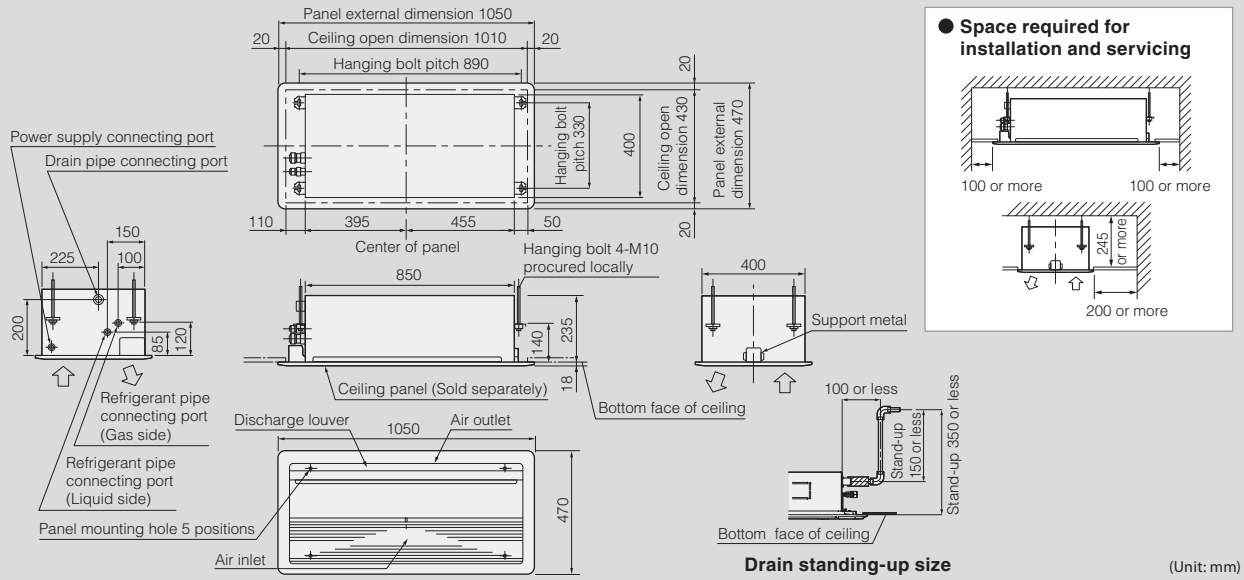

MMU-AP0074YH to AP0124YH